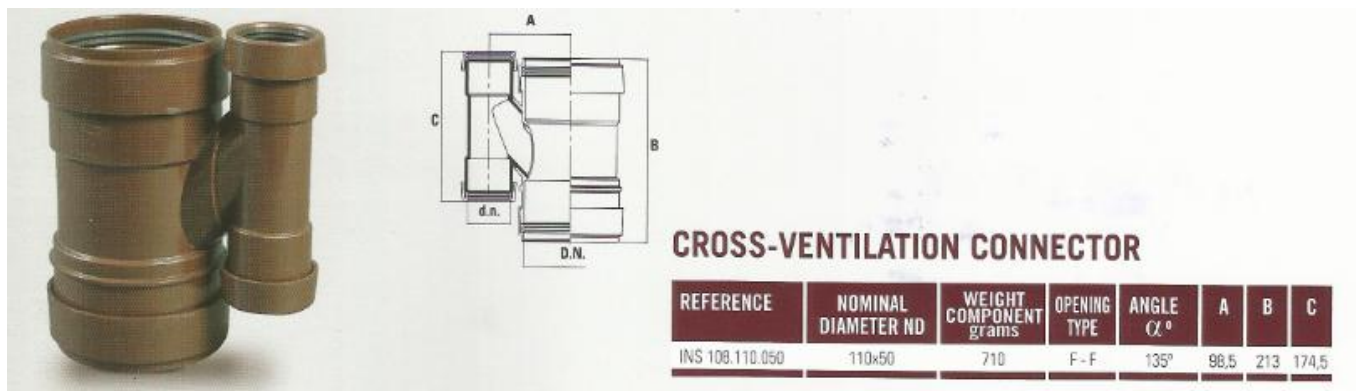

Thermostatic Head

Angle Valve that can be fitted with Thermostatic Head

Angle valve

Angle Tap

Hot Water Pipes

Double Branch

Cross Ventilation Connector

Boss Connector Coupler