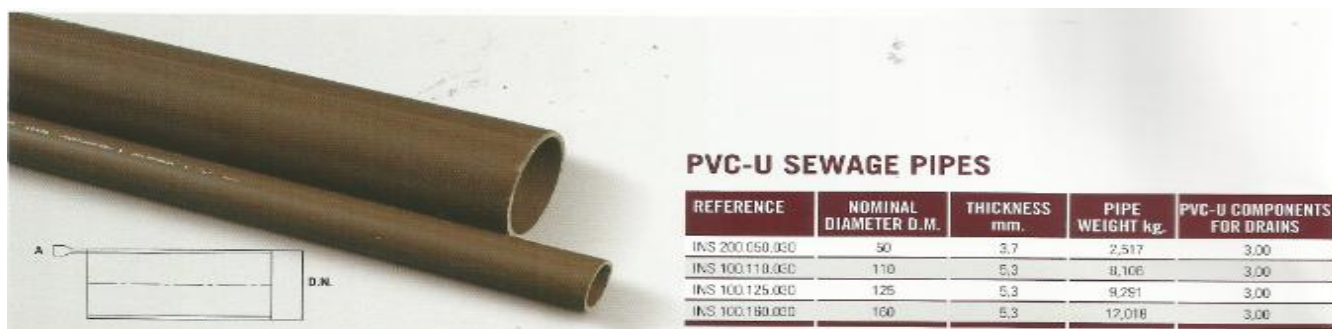

Thermostatic Head

Angle Valve that can be fitted with Thermostatic Head

Angle valve

Angle Tap

Hot Water Pipes

Double Branch

Cross Ventilation Connector

Boss Connector Coupler

PVC-U Sewage Pipe