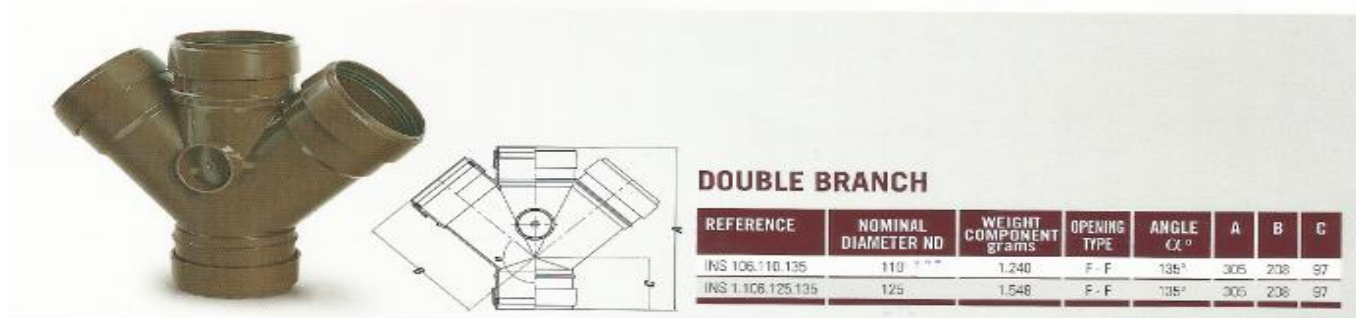

Thermostatic Head

Angle Valve that can be fitted with Thermostatic Head

Angle valve

Angle Tap

Hot Water Pipes

Double Branch

Cross Ventilation Connector

Boss Connector Coupler

PVC-U Sewage Pipe