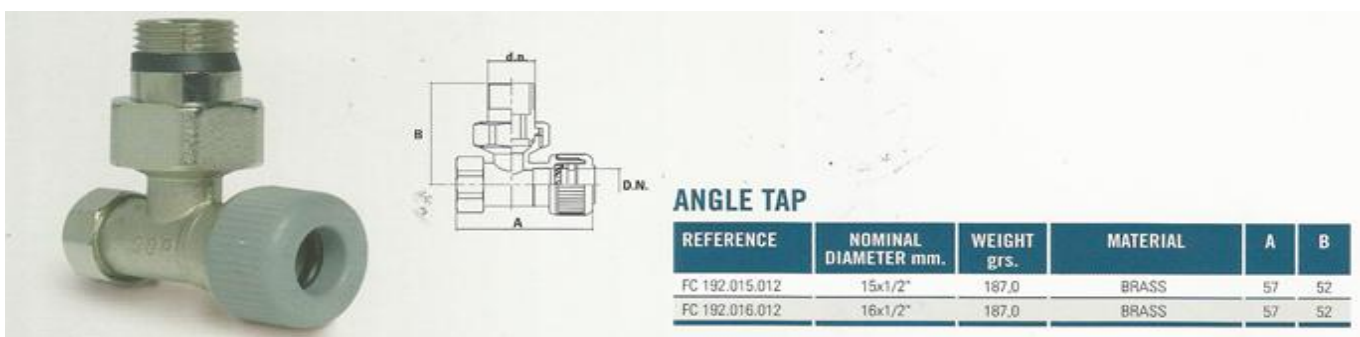

Thermostatic Head

Angle Valve that can be fitted with Thermostatic Head

Angle valve

Angle Tap

Hot Water Pipes

Double Branch

Cross Ventilation Connector

Boss Connector Coupler

PVC-U Sewage Pipe