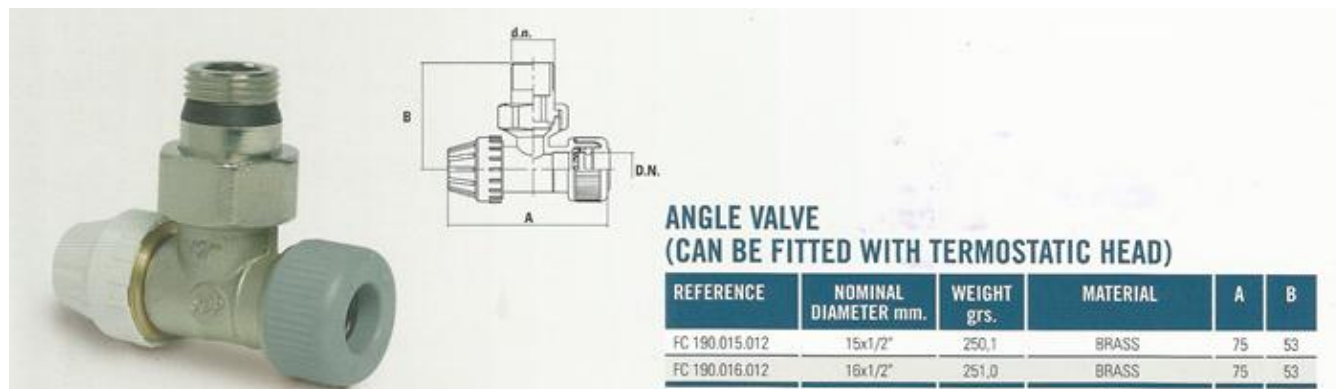

Thermostatic Head

Angle Valve that can be fitted with Thermostatic Head

Angle valve

Angle Tap

Hot Water Pipes

Double Branch

Cross Ventilation Connector

Boss Connector Coupler

PVC-U Sewage Pipe