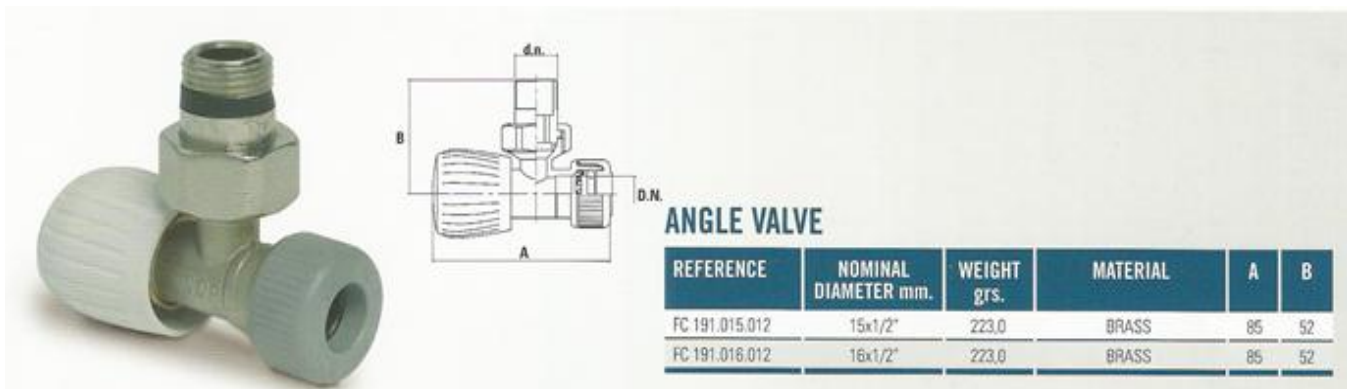

Thermostatic Head

Angle Valve that can be fitted with Thermostatic Head

Angle valve

Angle Tap

Hot Water Pipes

Double Branch

Cross Ventilation Connector

Boss Connector Coupler

PVC-U Sewage Pipe